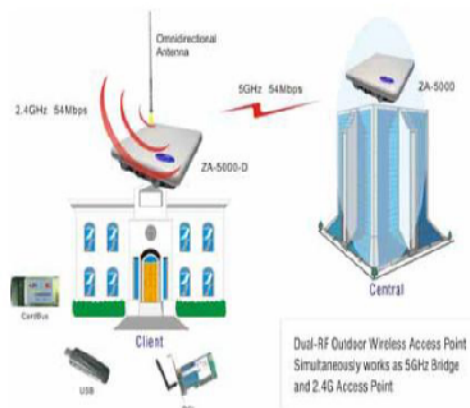

PRISM

Dual Band Broadband Wireless Access Solution

P5000EZA-D

Features

- Dual embedded RF modules double throughput
- Five operational modes
- Simultaneously works as 5GHz Bridge and 2.4GHz AP
- Metal case design for complete outdoor application
- Built-in lightning protector
- Built-in 5.8GHz 23dBi Panel Antenna

BRIDGE REPEATER

BRIDGE and ACCESS POINT