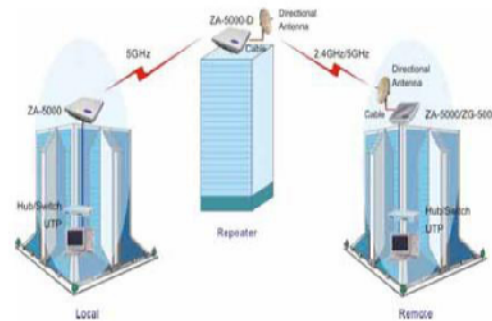

PRISM

Dual Band Broadband Wireless Access Solution

P5000EZA-D

Features

- Dual embedded RF modules double throughput
- Five operational modes
- Simultaneously works as 5GHz Bridge and 2.4GHz AP
- Metal case design for complete outdoor application
- Built-in lightning protector
- Built-in 5.8GHz 23dBi Panel Antenna

BRIDGE REPEATER

BRIDGE and ACCESS POINT