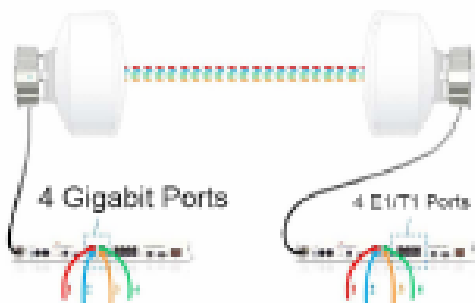

# MICROWAVE nxE1, ETH, PDH, SDH 7 - 23GHz

IP Gigabit BACKHAUL  
Throughput **300Mbps**  
Full duplex **<100μS**

# HOTSPOT

Indoor - Outdoor

- System**  
Qualcomm MSM7227  
1000 MHz
- Enhanced GPS** feature
- Memory**  
Internal - up to 16 MB  
External - SD memory card
- Dimensions**  
116.1 x 51.4 x 16.8 mm (w x h x d)
- Weight**  
127g
- Display**  
262,000 colors
- Resolution**  
278 x 220 pixels (QVGA)
- Camera**  
Integrated 3.2 megapixel
- Connectivity**  
Bluetooth 2.0, USB 2.0,  
Infrared port (IR)
- CDMA capabilities**  
Satellite mode  
- Download up to 128 kbps\*  
- Upload up to 12 kbps\*  
CDMA mode  
- Download up to 3.1 Mbps\*  
- Upload up to 46.4 kbps\*
- Text and Digital** features  
SMS, MMS, Java
- Operating System**  
Windows Mobile 6.0
- Micro Input**  
MP3, AAC, WMA, etc.
- Language**  
Support 22 languages
- Battery**  
Satellite mode  
- Talk Time up to 2.4 hrs\*  
- Standby time up to 48 hrs\*  
CDMA mode  
- Talk time up to 4.5 hrs\*  
- Standby time up to 72 hrs\*